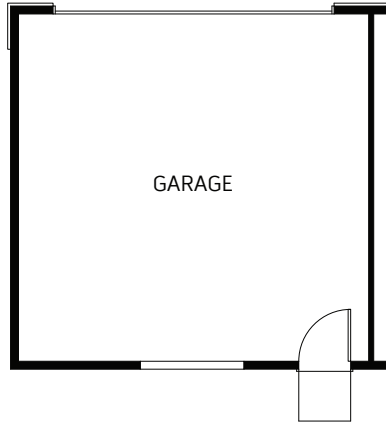

BLOSSOM

AT SOMMERS BEND

PLAN 2

COTTAGE

FARMHOUSE

PRAIRIE

TWO STORY 1,702 SQ. FT.

PLAN 2

TWO STORY

1,702 Finished Sq. Ft. • 3 Bedrooms • 3 Baths

COURTYARD

FIRST FLOOR

SECOND FLOOR

Woodside Homes reserves the right to change floor plans, features, elevations, prices, materials and specifications without notice. All square footages and measurements are approximate. Please see Sales Professional for full details. 06/2022