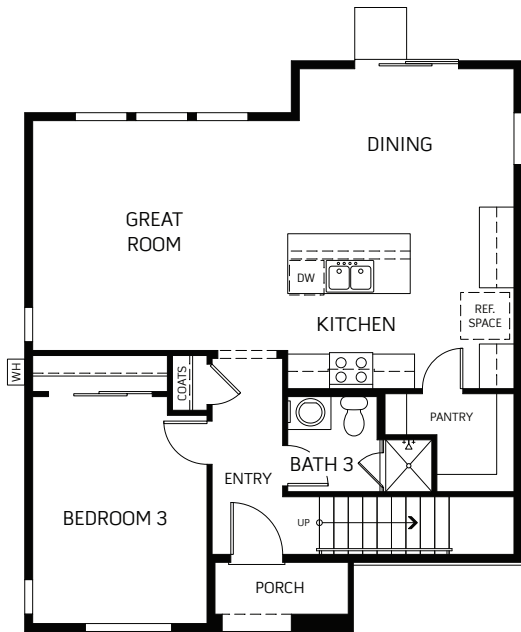

BLOSSOM

AT SOMMERS BEND

PLAN 2

COTTAGE

FARMHOUSE

PRAIRIE

TWO STORY 1,702 SQ. FT.

PLAN 2

TWO STORY

1,702 Finished Sq. Ft. • 3 Bedrooms • 3 Baths

COURTYARD

FIRST FLOOR

SECOND FLOOR

Woodside Homes reserves the right to change floor plans, features, elevations, prices, materials and specifications without notice. All square footages and measurements are approximate. Please see Sales Professional for full details. 06/2022