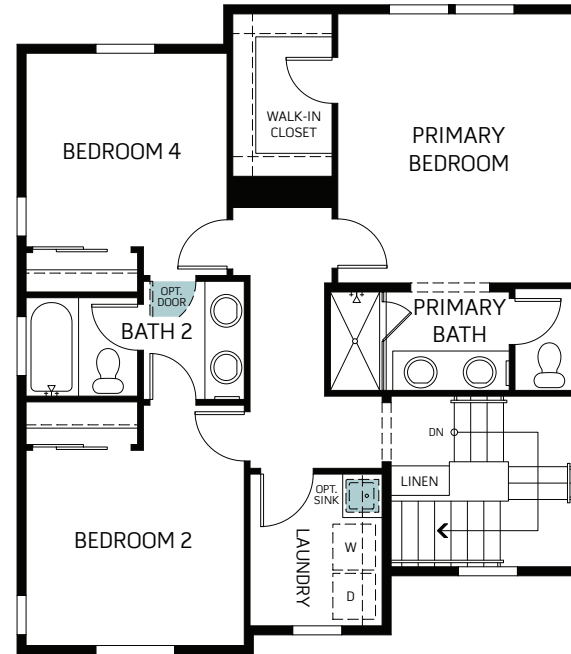

BLOSSOM

AT SOMMERS BEND

PLAN 2

COTTAGE

FARMHOUSE

PRAIRIE

TWO STORY 1,702 SQ. FT.

PLAN 2

TWO STORY

1,702 Finished Sq. Ft. • 3 Bedrooms • 3 Baths

COURTYARD

FIRST FLOOR

SECOND FLOOR

Woodside Homes reserves the right to change floor plans, features, elevations, prices, materials and specifications without notice. All square footages and measurements are approximate. Please see Sales Professional for full details. 06/2022