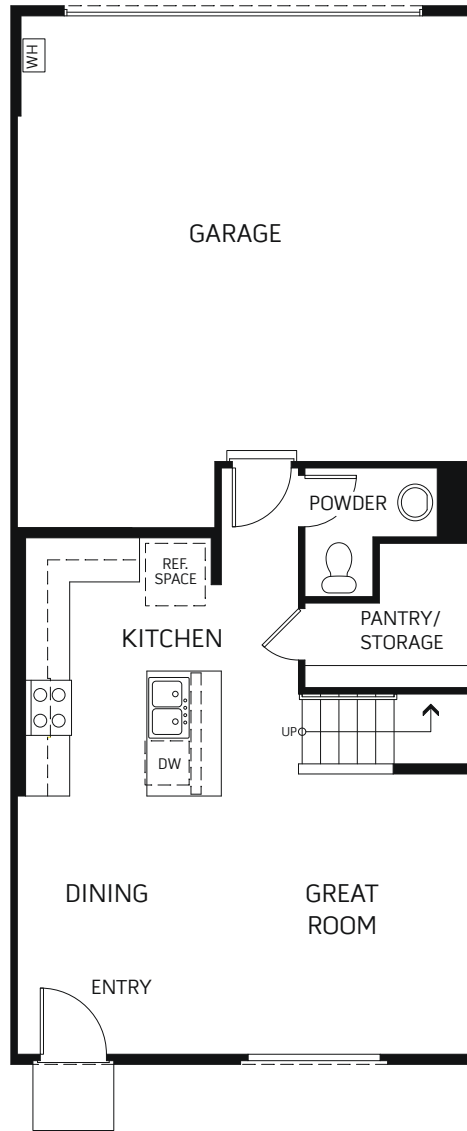

DISCOVERY

AT SOMMERS BEND

PLAN 2

TWO STORY 1,502 SQ. FT.

PLAN 2

TWO STORY

1,502 Finished Sq. Ft. • 3 Bedrooms • 2.5 Baths

FIRST FLOOR