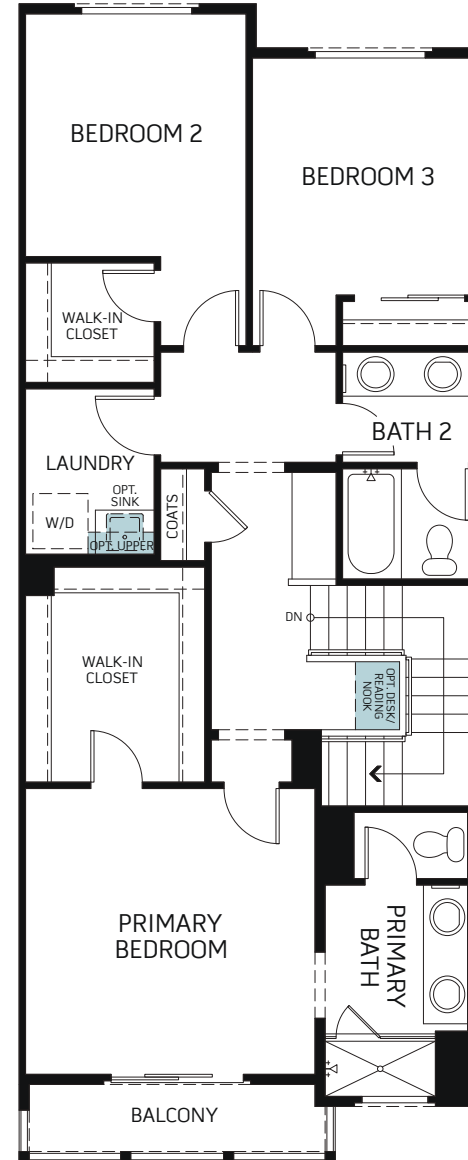

DISCOVERY

AT SOMMERS BEND

PLAN 2

TWO STORY 1,502 SQ. FT.

PLAN 2

TWO STORY

1,502 Finished Sq. Ft. • 3 Bedrooms • 2.5 Baths

FIRST FLOOR

SECOND FLOOR

Woodside Homes reserves the right to change floor plans, features, elevations, prices, materials and specifications without notice. All square footages and measurements are approximate. Please see Sales Professional for full details. 06/2022