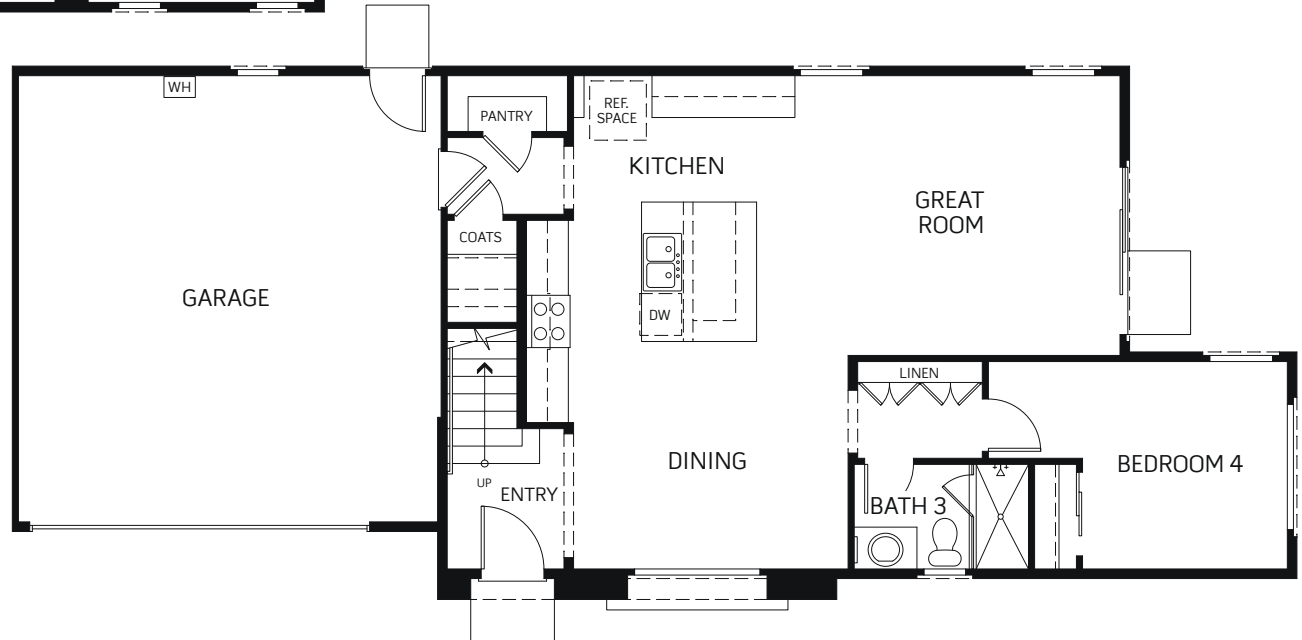

## PLAN 2

COTTAGE

FARMHOUSE

PRAIRIE

TWO STORY 1,994 SQ. FT.

# PLAN 2

TWO STORY

1,994 Finished Sq. Ft. • 4 Bedrooms • 3 Baths

SECOND FLOOR

FIRST FLOOR

Woodside Homes reserves the right to change floor plans, features, elevations, prices, materials and specifications without notice. All square footages and measurements are approximate. Please see Sales Professional for full details. 06/2022