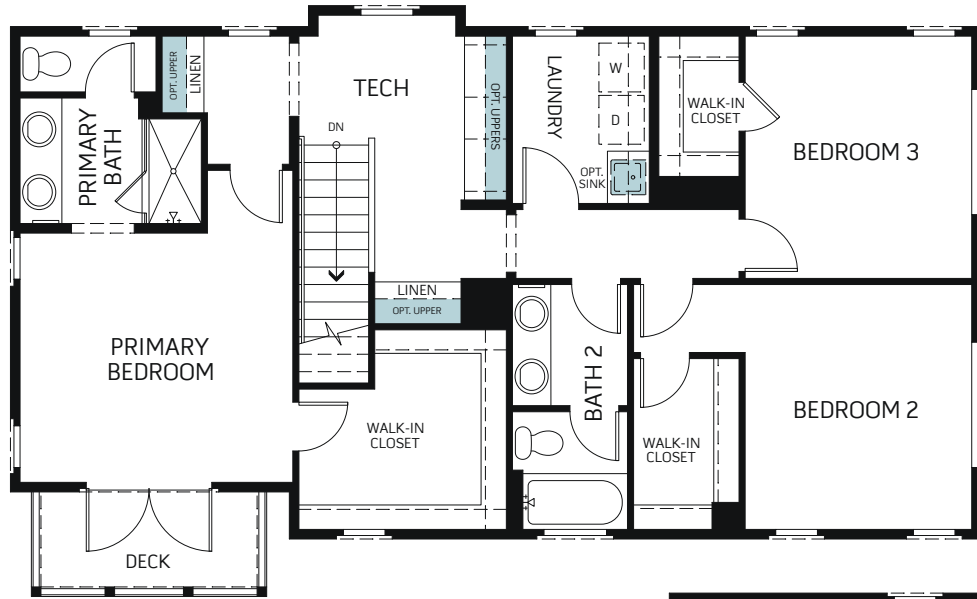

## PLAN 2

COTTAGE

FARMHOUSE

PRAIRIE

TWO STORY 1,994 SQ. FT.

# PLAN 2

TWO STORY

1,994 Finished Sq. Ft. • 4 Bedrooms • 3 Baths

SECOND FLOOR

FIRST FLOOR

Woodside Homes reserves the right to change floor plans, features, elevations, prices, materials and specifications without notice. All square footages and measurements are approximate. Please see Sales Professional for full details. 06/2022