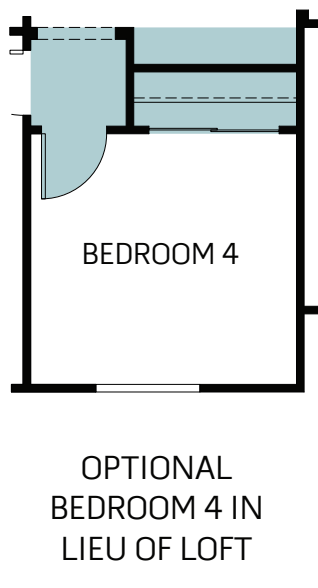

MEDLEY

AT SOMMERS BEND

PLAN 2

FARMHOUSE

MONTEREY

CRAFTSMAN

TWO STORY 2,170 SQ. FT.

FIRST FLOOR

SECOND FLOOR