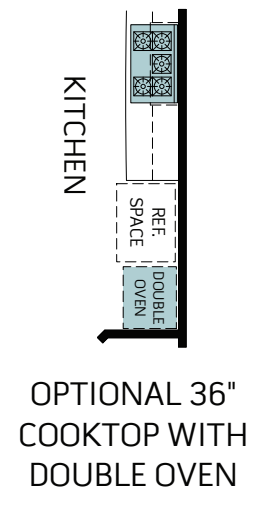

MEDLEY

AT SOMMERS BEND

PLAN 2

FARMHOUSE

MONTEREY

CRAFTSMAN

TWO STORY 2,170 SQ. FT.

FIRST FLOOR

SECOND FLOOR