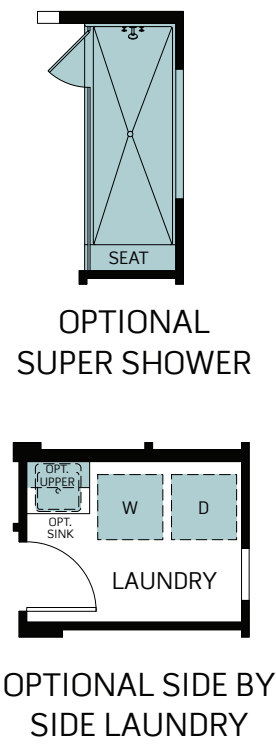

MEDLEY

AT SOMMERS BEND

PLAN 2

FARMHOUSE

MONTEREY

CRAFTSMAN

TWO STORY 2,170 SQ. FT.

FIRST FLOOR

SECOND FLOOR