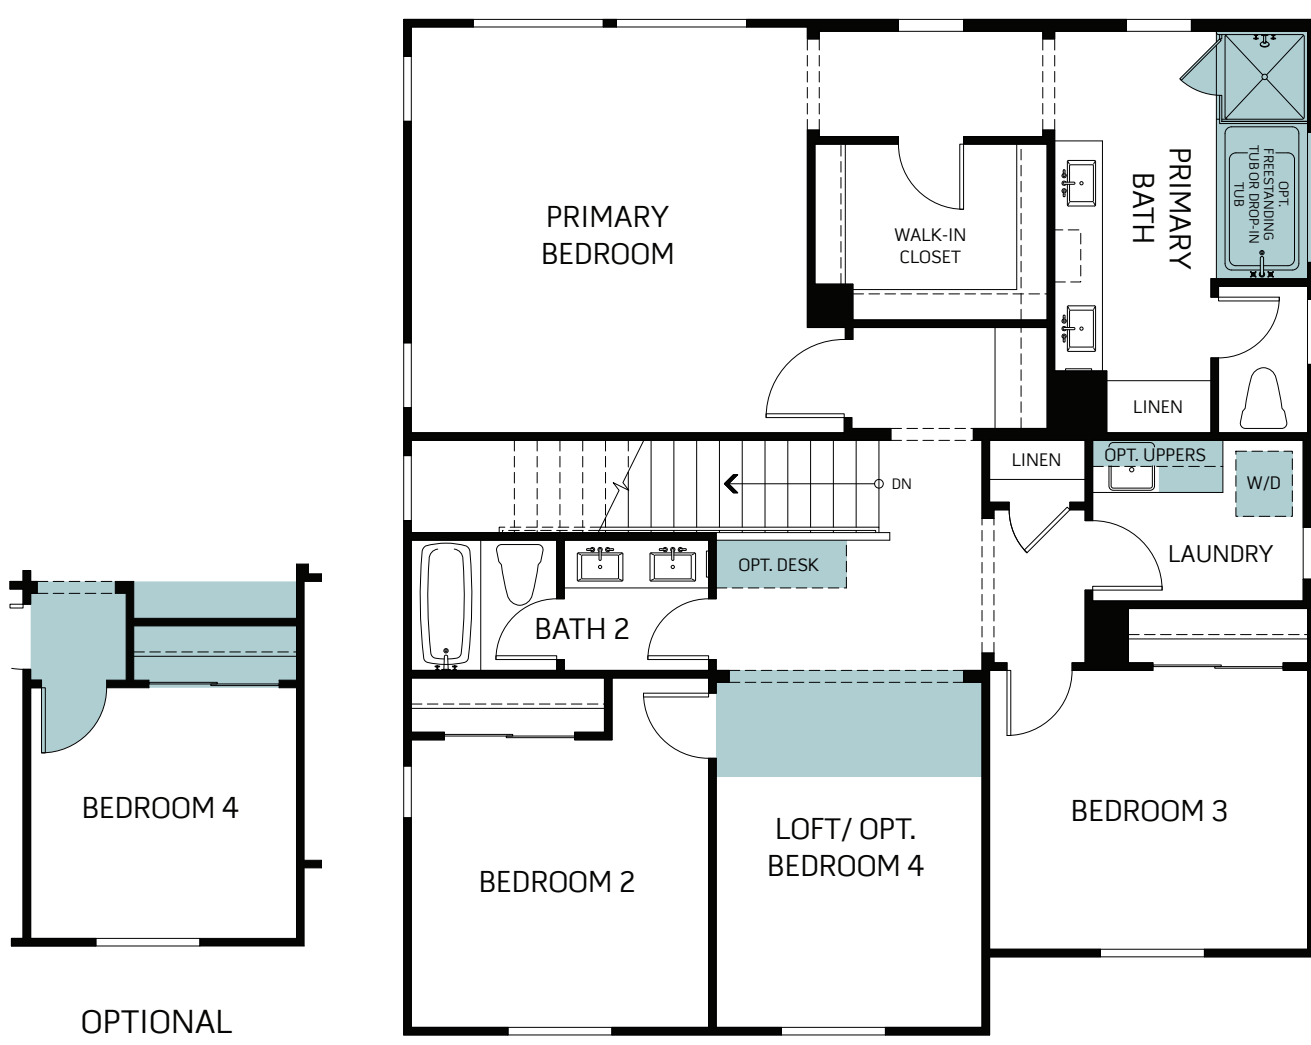

MEDLEY

AT SOMMERS BEND

PLAN 2

FARMHOUSE

MONTEREY

CRAFTSMAN

TWO STORY 2,170 SQ. FT.

FIRST FLOOR

SECOND FLOOR