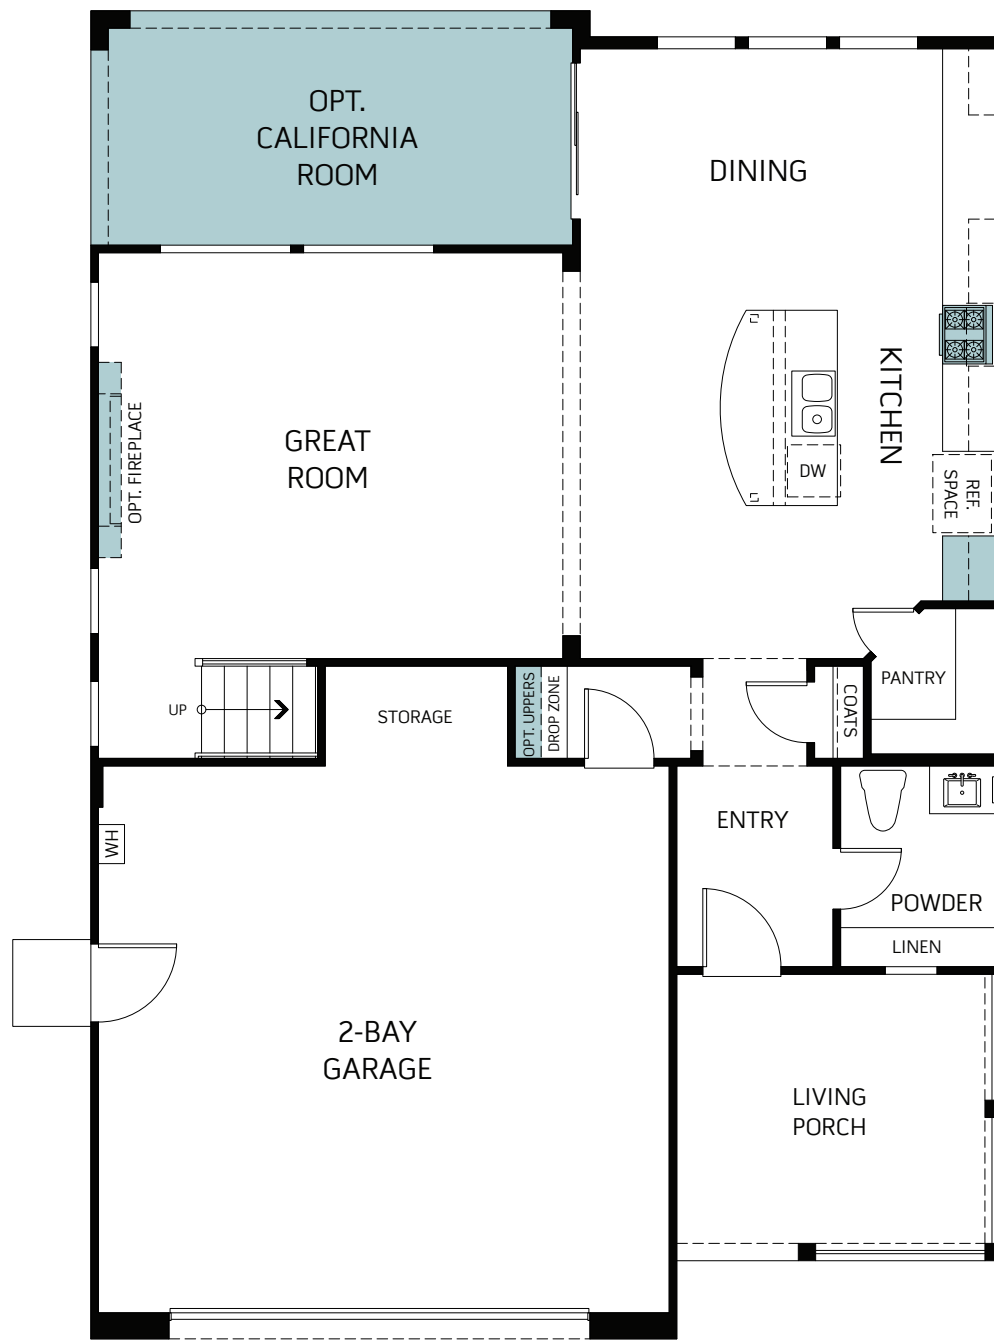

MEDLEY

AT SOMMERS BEND

PLAN 2

FARMHOUSE

MONTEREY

CRAFTSMAN

TWO STORY 2,170 SQ. FT.

FIRST FLOOR

SECOND FLOOR