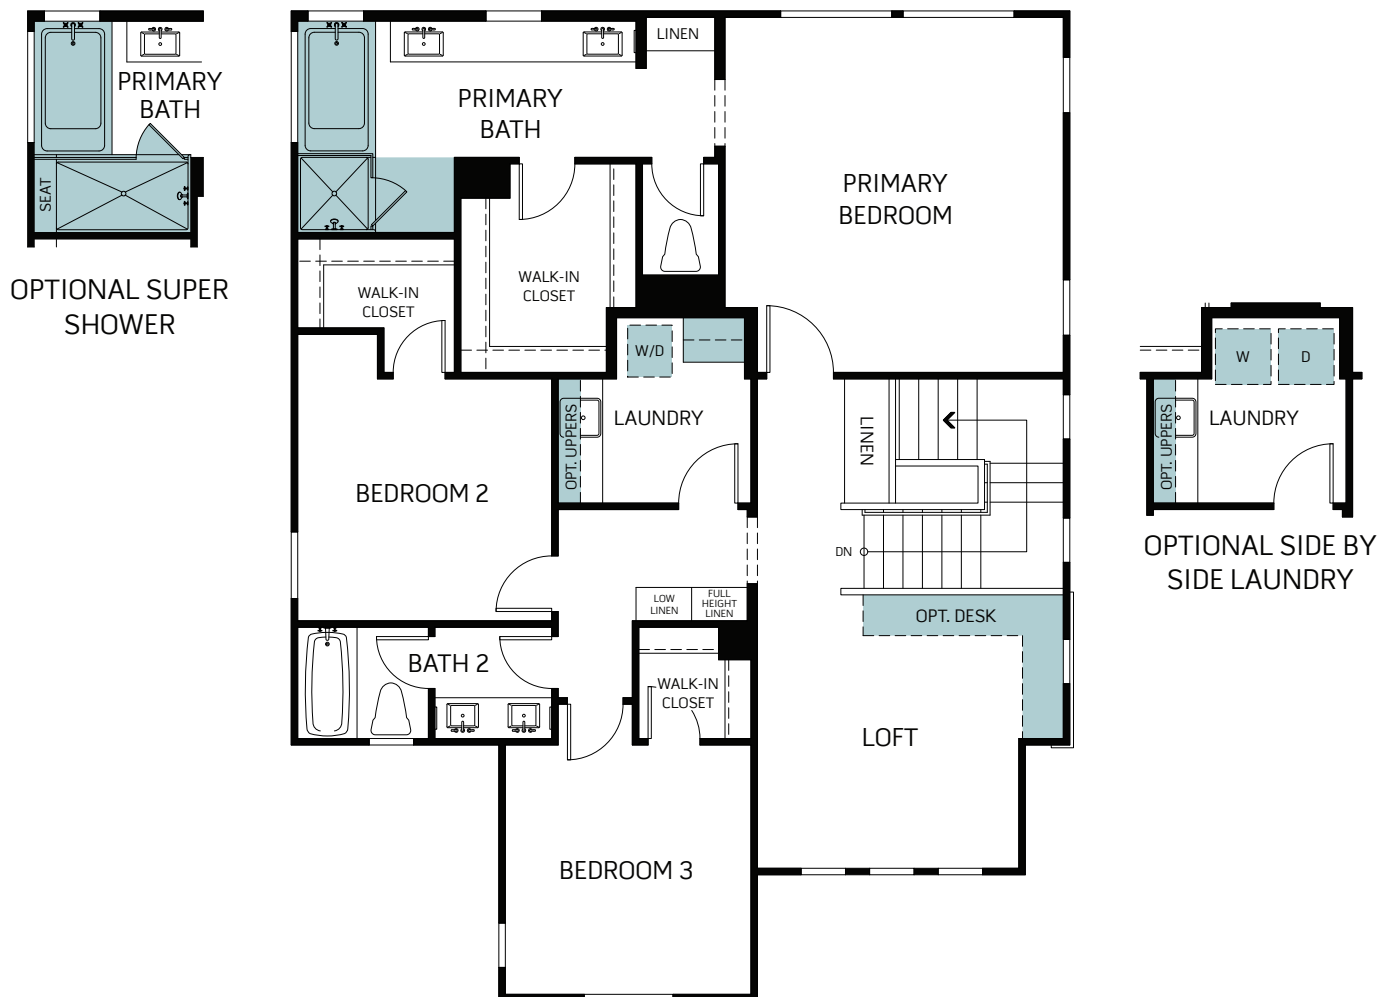

MEDLEY

AT SOMMERS BEND

PLAN 3

FARMHOUSE

CRAFTSMAN

PRAIRIE

TWO STORY 2,442 SQ. FT.

PLAN 3

TWO STORY

2,442 Finished Sq. Ft. • 3-4 Bedrooms • 3 Baths

FIRST FLOOR

SECOND FLOOR

Woodside Homes reserves the right to change floor plans, features, elevations, prices, materials and specifications without notice. All square footages and measurements are approximate. Please see Sales Professional for full details. 05/2022