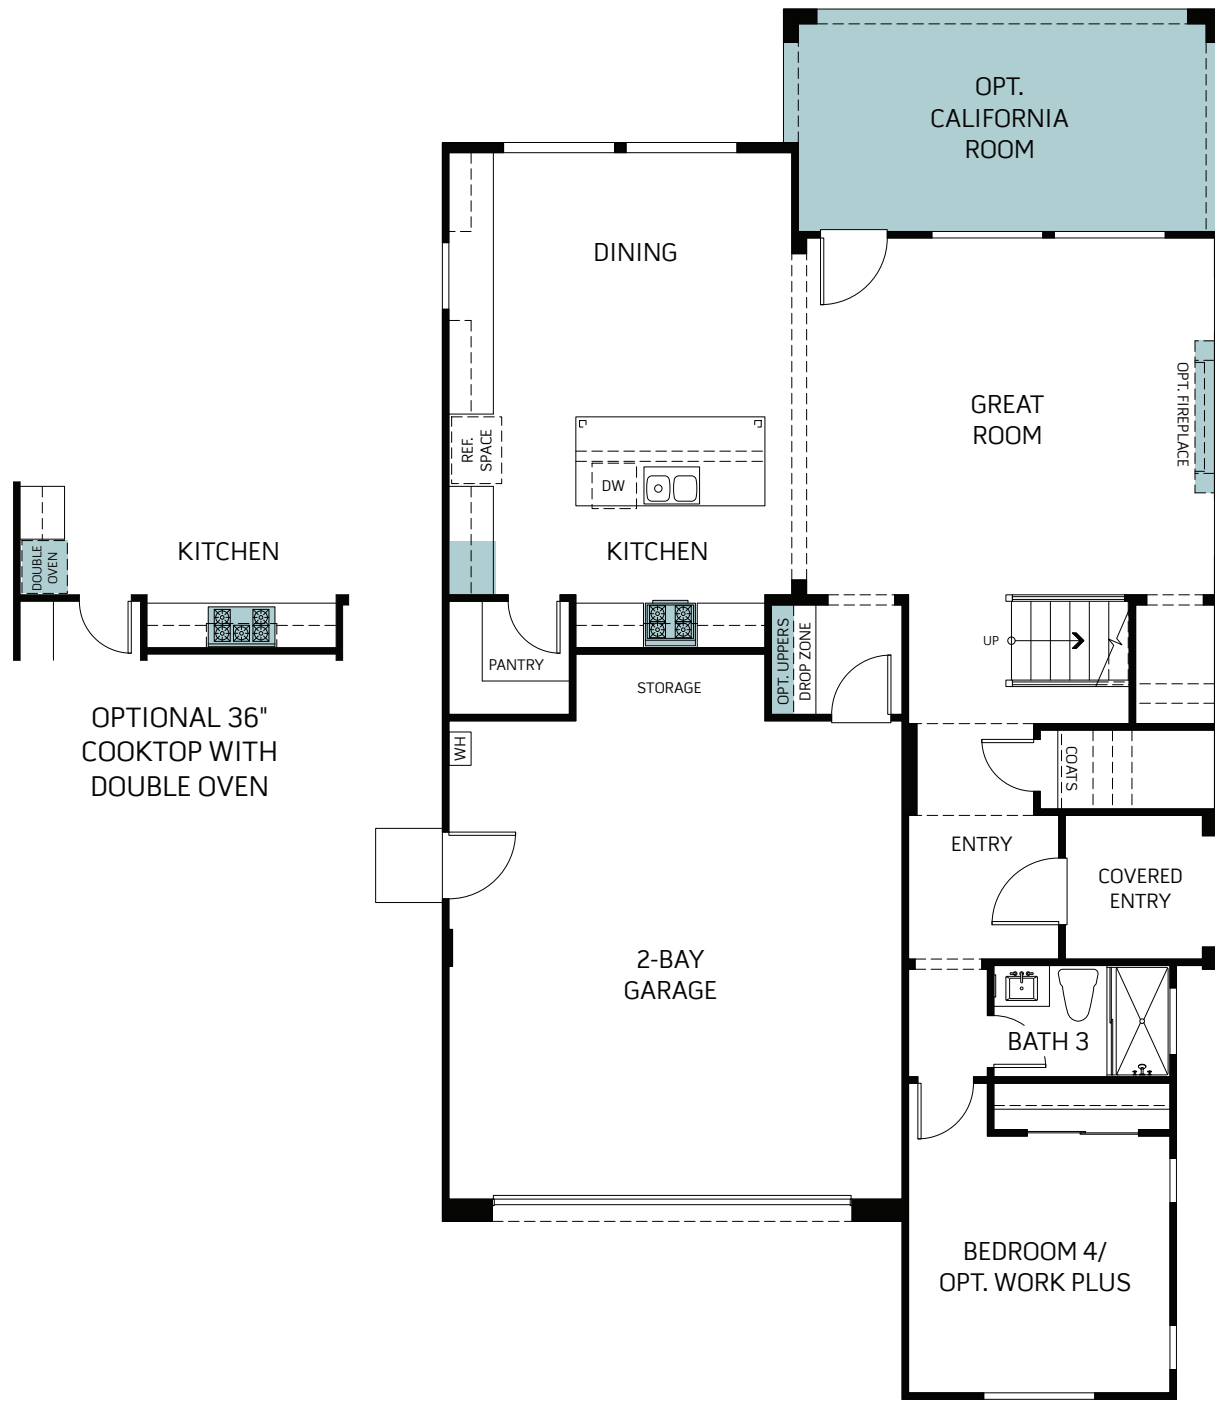

MEDLEY

AT SOMMERS BEND

PLAN 3

FARMHOUSE

CRAFTSMAN

PRAIRIE

TWO STORY 2,442 SQ. FT.

PLAN 3

TWO STORY

2,442 Finished Sq. Ft. • 3-4 Bedrooms • 3 Baths

FIRST FLOOR

SECOND FLOOR

Woodside Homes reserves the right to change floor plans, features, elevations, prices, materials and specifications without notice. All square footages and measurements are approximate. Please see Sales Professional for full details. 05/2022