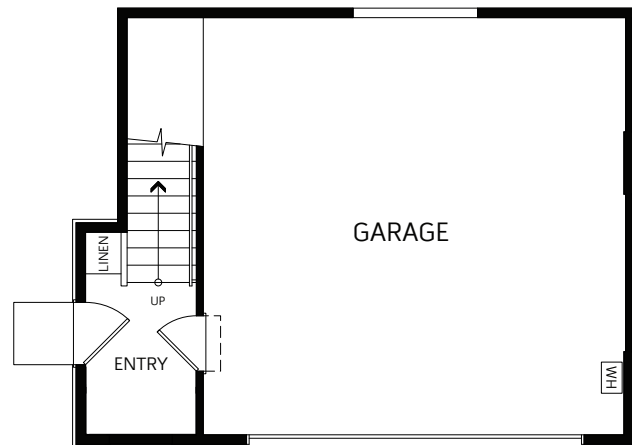

BLOSSOM

AT SOMMERS BEND

PLAN 1

COTTAGE

FARMHOUSE

PRAIRIE

TWO STORY 1,497 SQ. FT.

PLAN 1

TWO STORY

1,497 Finished Sq. Ft. • 3 Bedrooms • 2 Baths

SECOND FLOOR

FIRST FLOOR

Woodside Homes reserves the right to change floor plans, features, elevations, prices, materials and specifications without notice. All square footages and measurements are approximate. Please see Sales Professional for full details. 06/2022