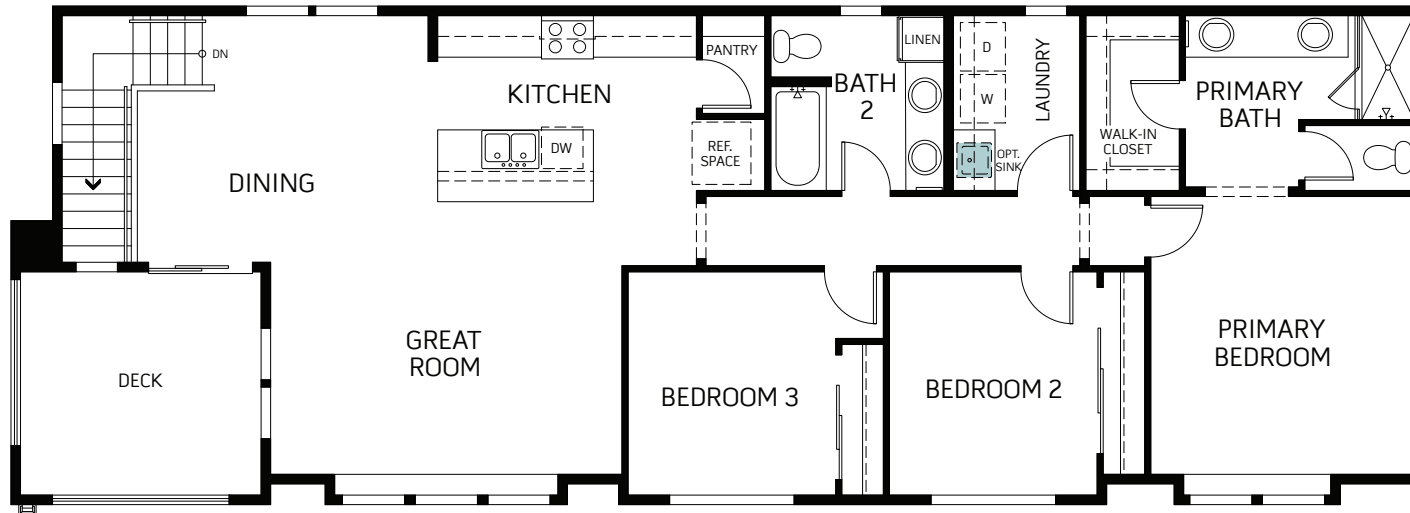

BLOSSOM

AT SOMMERS BEND

PLAN 1

COTTAGE

FARMHOUSE

PRAIRIE

TWO STORY 1,497 SQ. FT.

PLAN 1

TWO STORY

1,497 Finished Sq. Ft. • 3 Bedrooms • 2 Baths

SECOND FLOOR

FIRST FLOOR

Woodside Homes reserves the right to change floor plans, features, elevations, prices, materials and specifications without notice. All square footages and measurements are approximate. Please see Sales Professional for full details. 06/2022