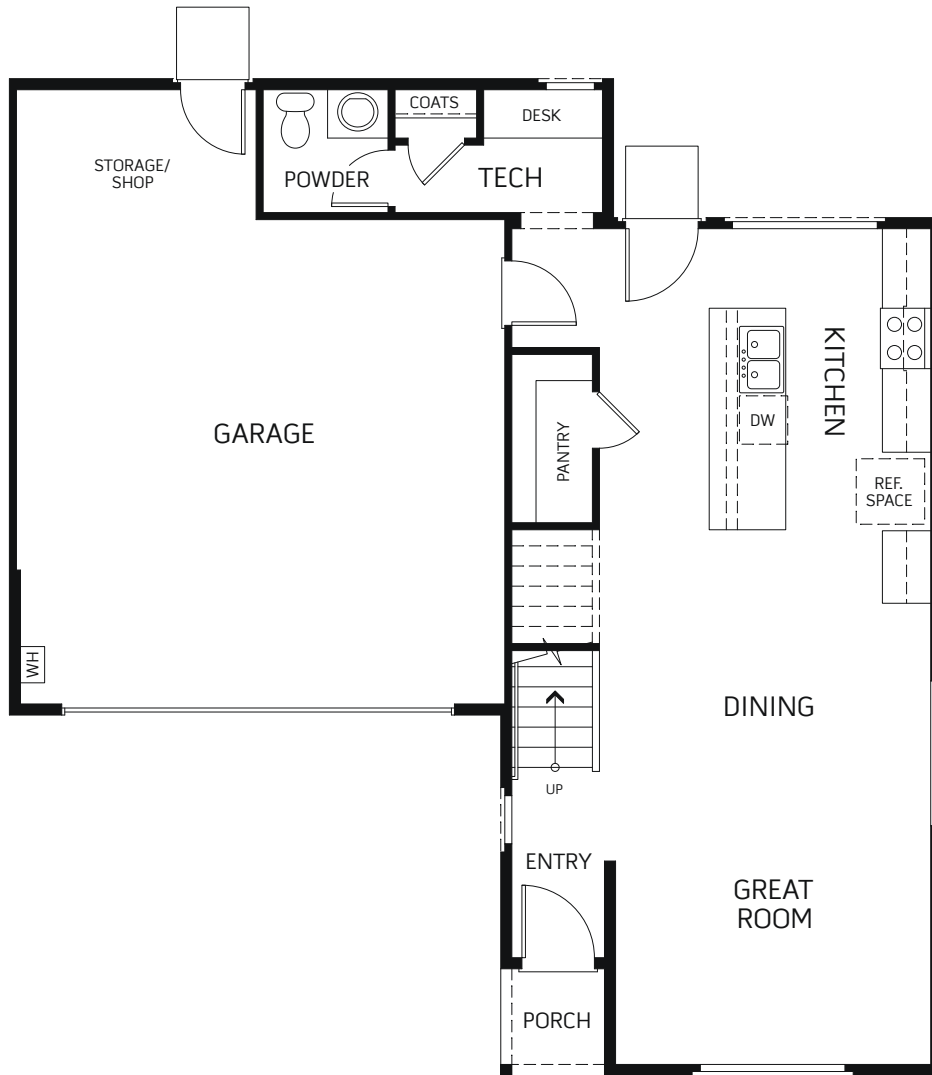

REVEL
AT SOMMERS BEND
PLAN 1

TWO STORY 1,738 SQ. FT.

PLAN 1

TWO STORY

1,738 Finished Sq. Ft. • 3 Bedrooms • 2.5 Baths

FIRST FLOOR

SECOND FLOOR

Woodside Homes reserves the right to change floor plans, features, elevations, prices, materials and specifications without notice. All square footages and measurements are approximate. Please see Sales Professional for full details. 06/2022