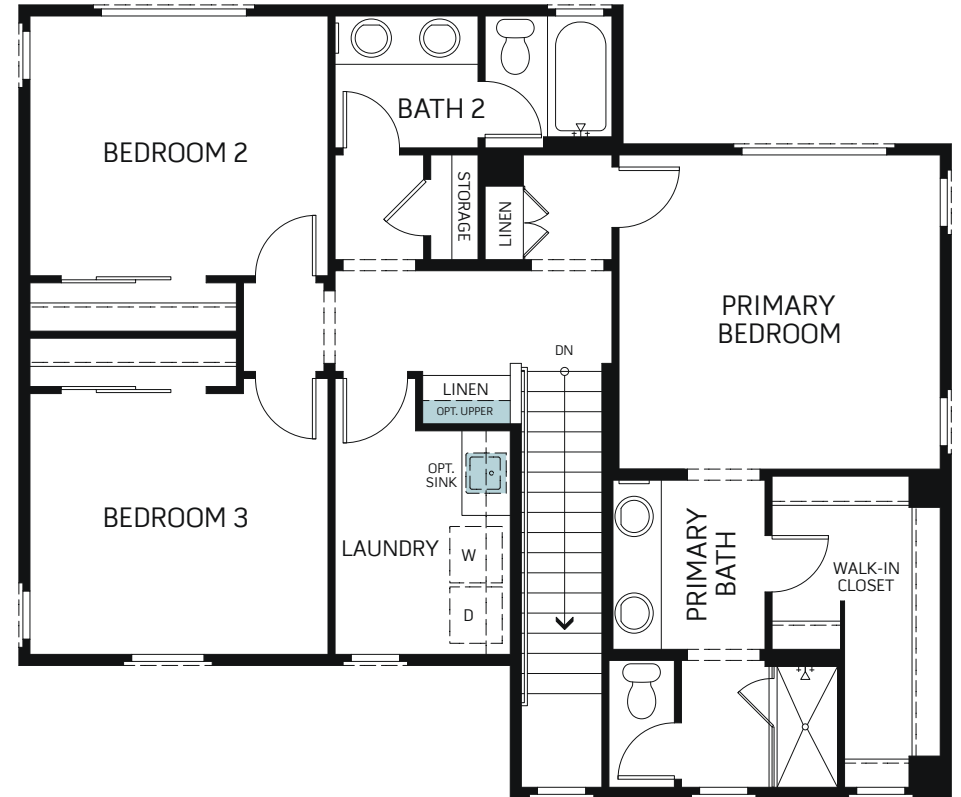

REVEL
AT SOMMERS BEND
PLAN 1

TWO STORY 1,738 SQ. FT.

PLAN 1

TWO STORY

1,738 Finished Sq. Ft. • 3 Bedrooms • 2.5 Baths

FIRST FLOOR

SECOND FLOOR

Woodside Homes reserves the right to change floor plans, features, elevations, prices, materials and specifications without notice. All square footages and measurements are approximate. Please see Sales Professional for full details. 06/2022